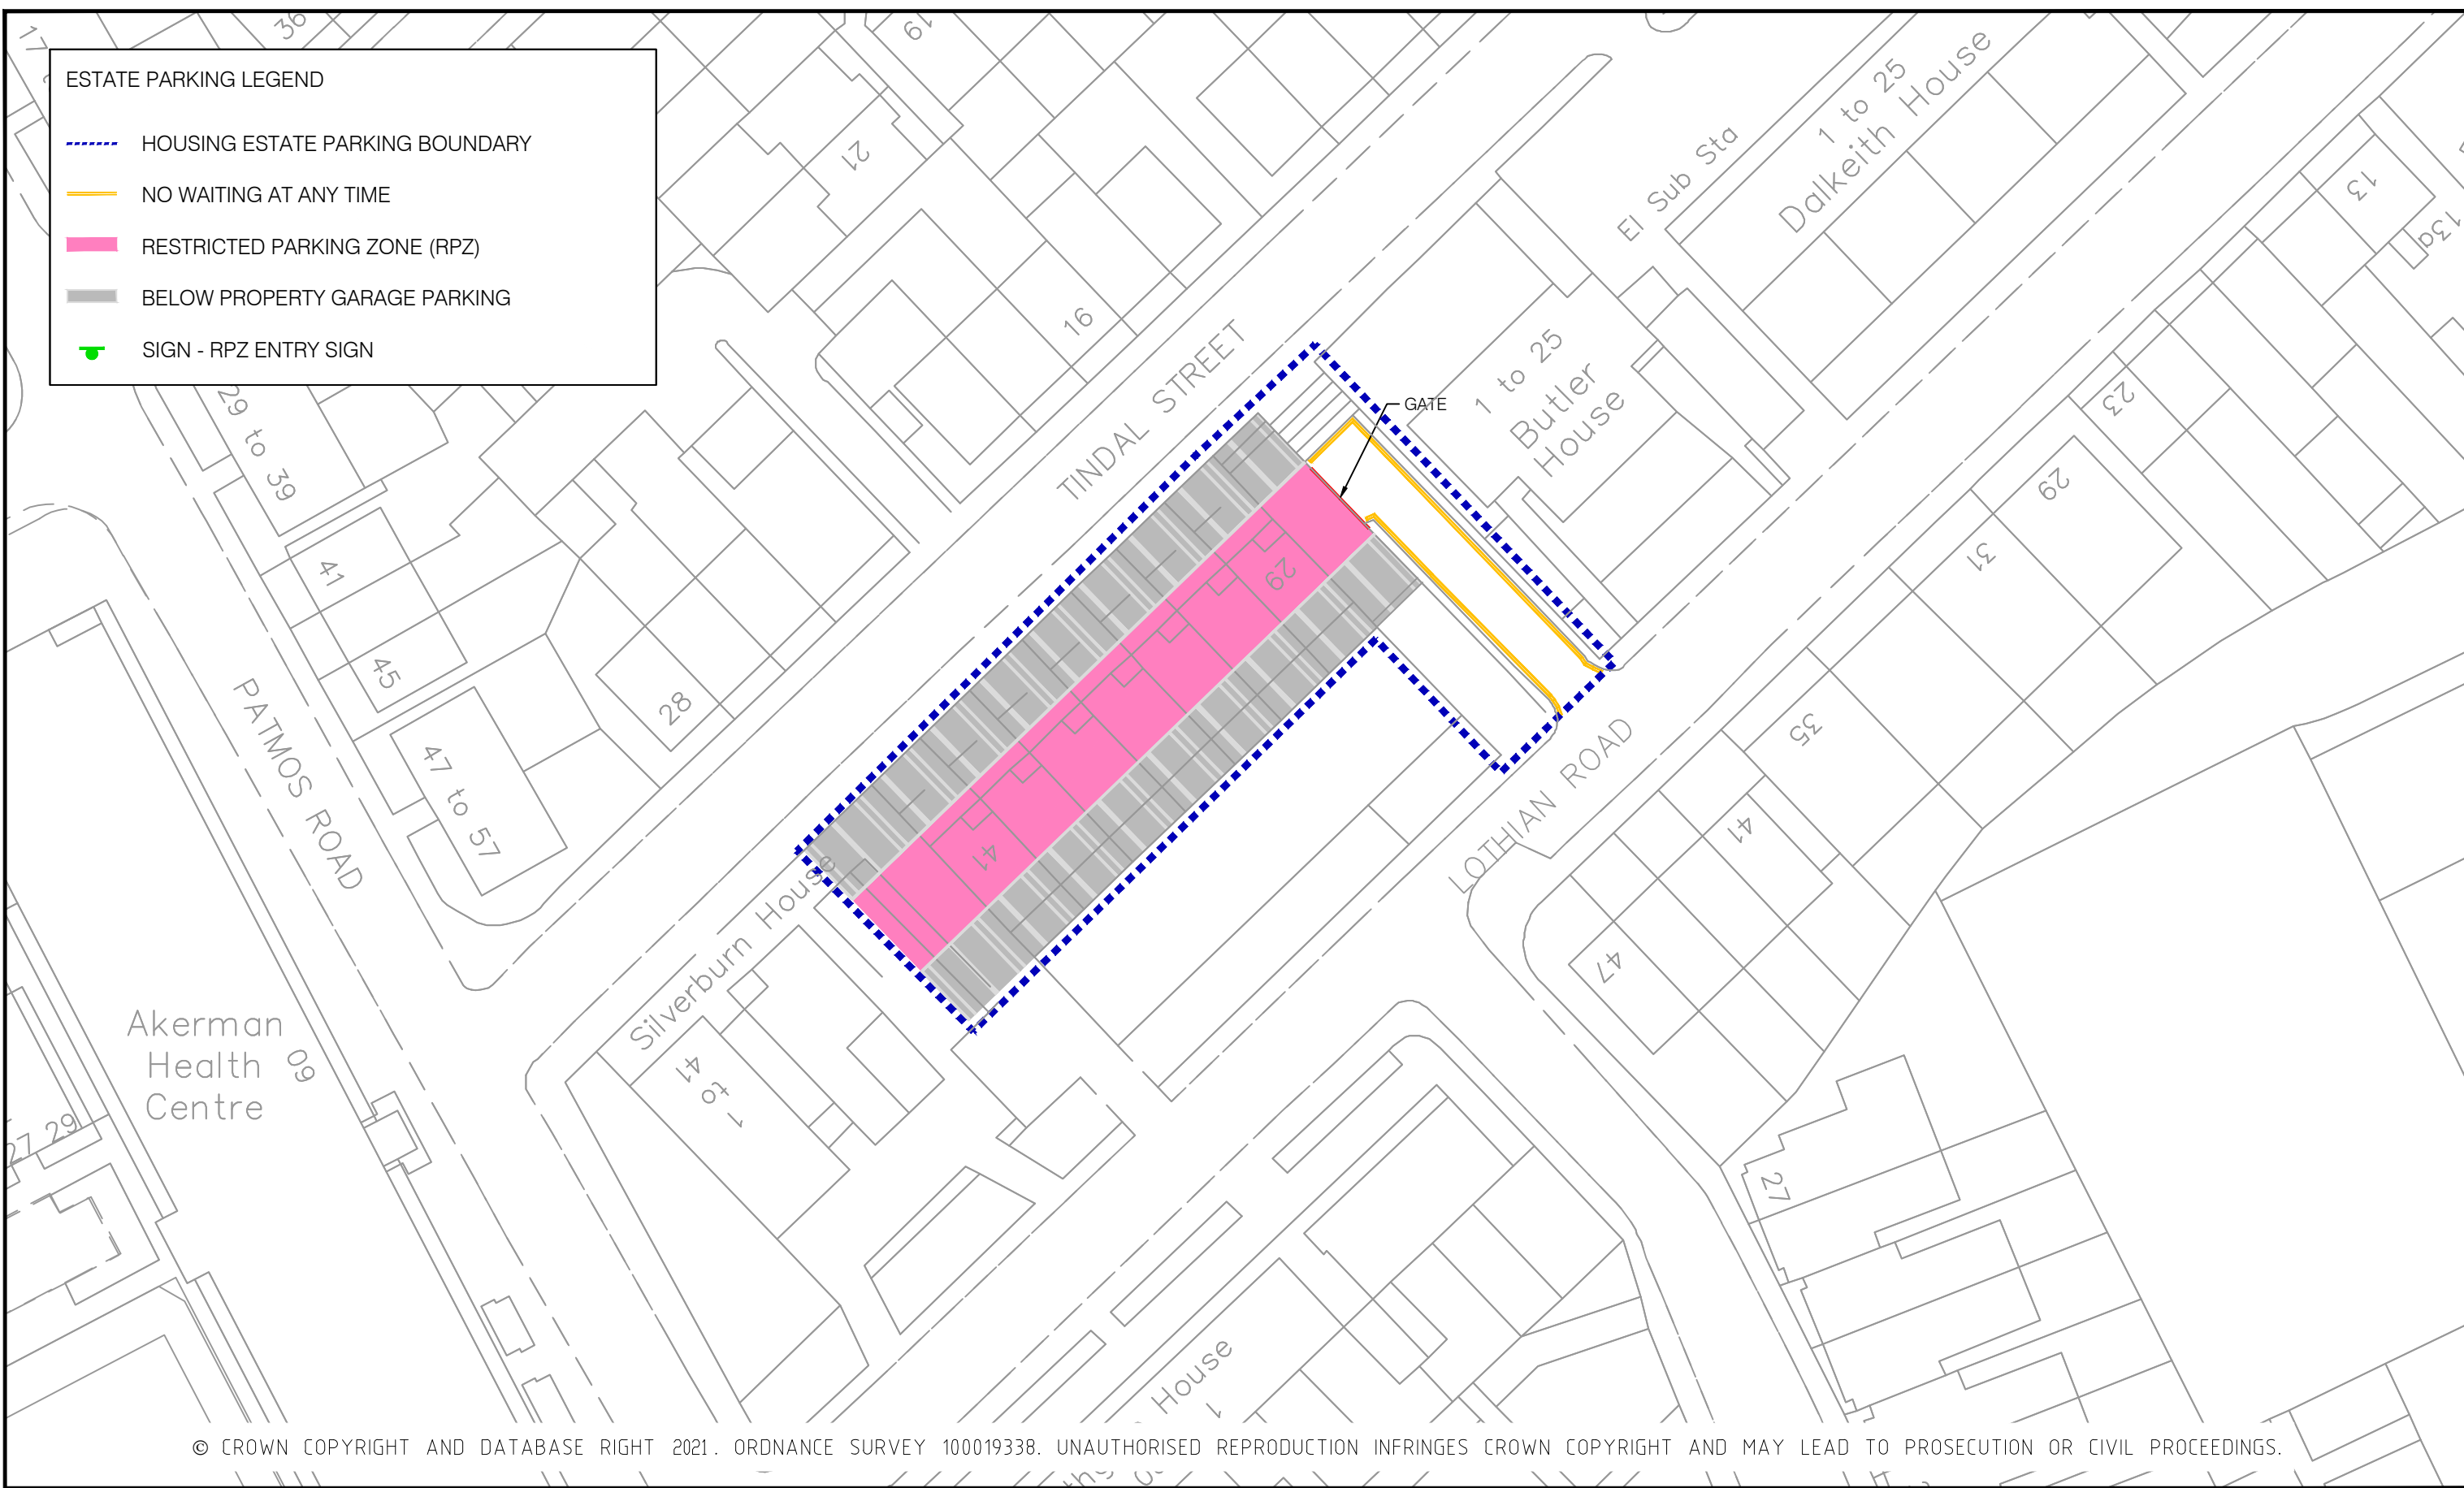

**ESTATE PARKING LEGEND**

-  HOUSING ESTATE PARKING BOUNDARY
-  NO WAITING AT ANY TIME
-  RESTRICTED PARKING ZONE (RPZ)
-  BELOW PROPERTY GARAGE PARKING
-  SIGN - RPZ ENTRY SIGN

© CROWN COPYRIGHT AND DATABASE RIGHT 2021. ORDNANCE SURVEY 100019338. UNAUTHORISED REPRODUCTION INFRINGES CROWN COPYRIGHT AND MAY LEAD TO PROSECUTION OR CIVIL PROCEEDINGS.

NOTES:

REV	DESCRIPTION	DRAWN	SIG	DATE	CHKD	SIG	DATE	APP	SIG	DATE

DRAWN	VR	PROJECT	TINDALSTREET ESTATE			
CHKD	-	DRAWING TITLE	ESTATE PARKING CONTROLS			
APP	-	CLASSIFICATION	TMO	PAPER	A3	
		SCALE	1:500			
DATE	21.06.21	DRAWING NO	DES-CPZ-HEPP3-007-01		REVISION	-