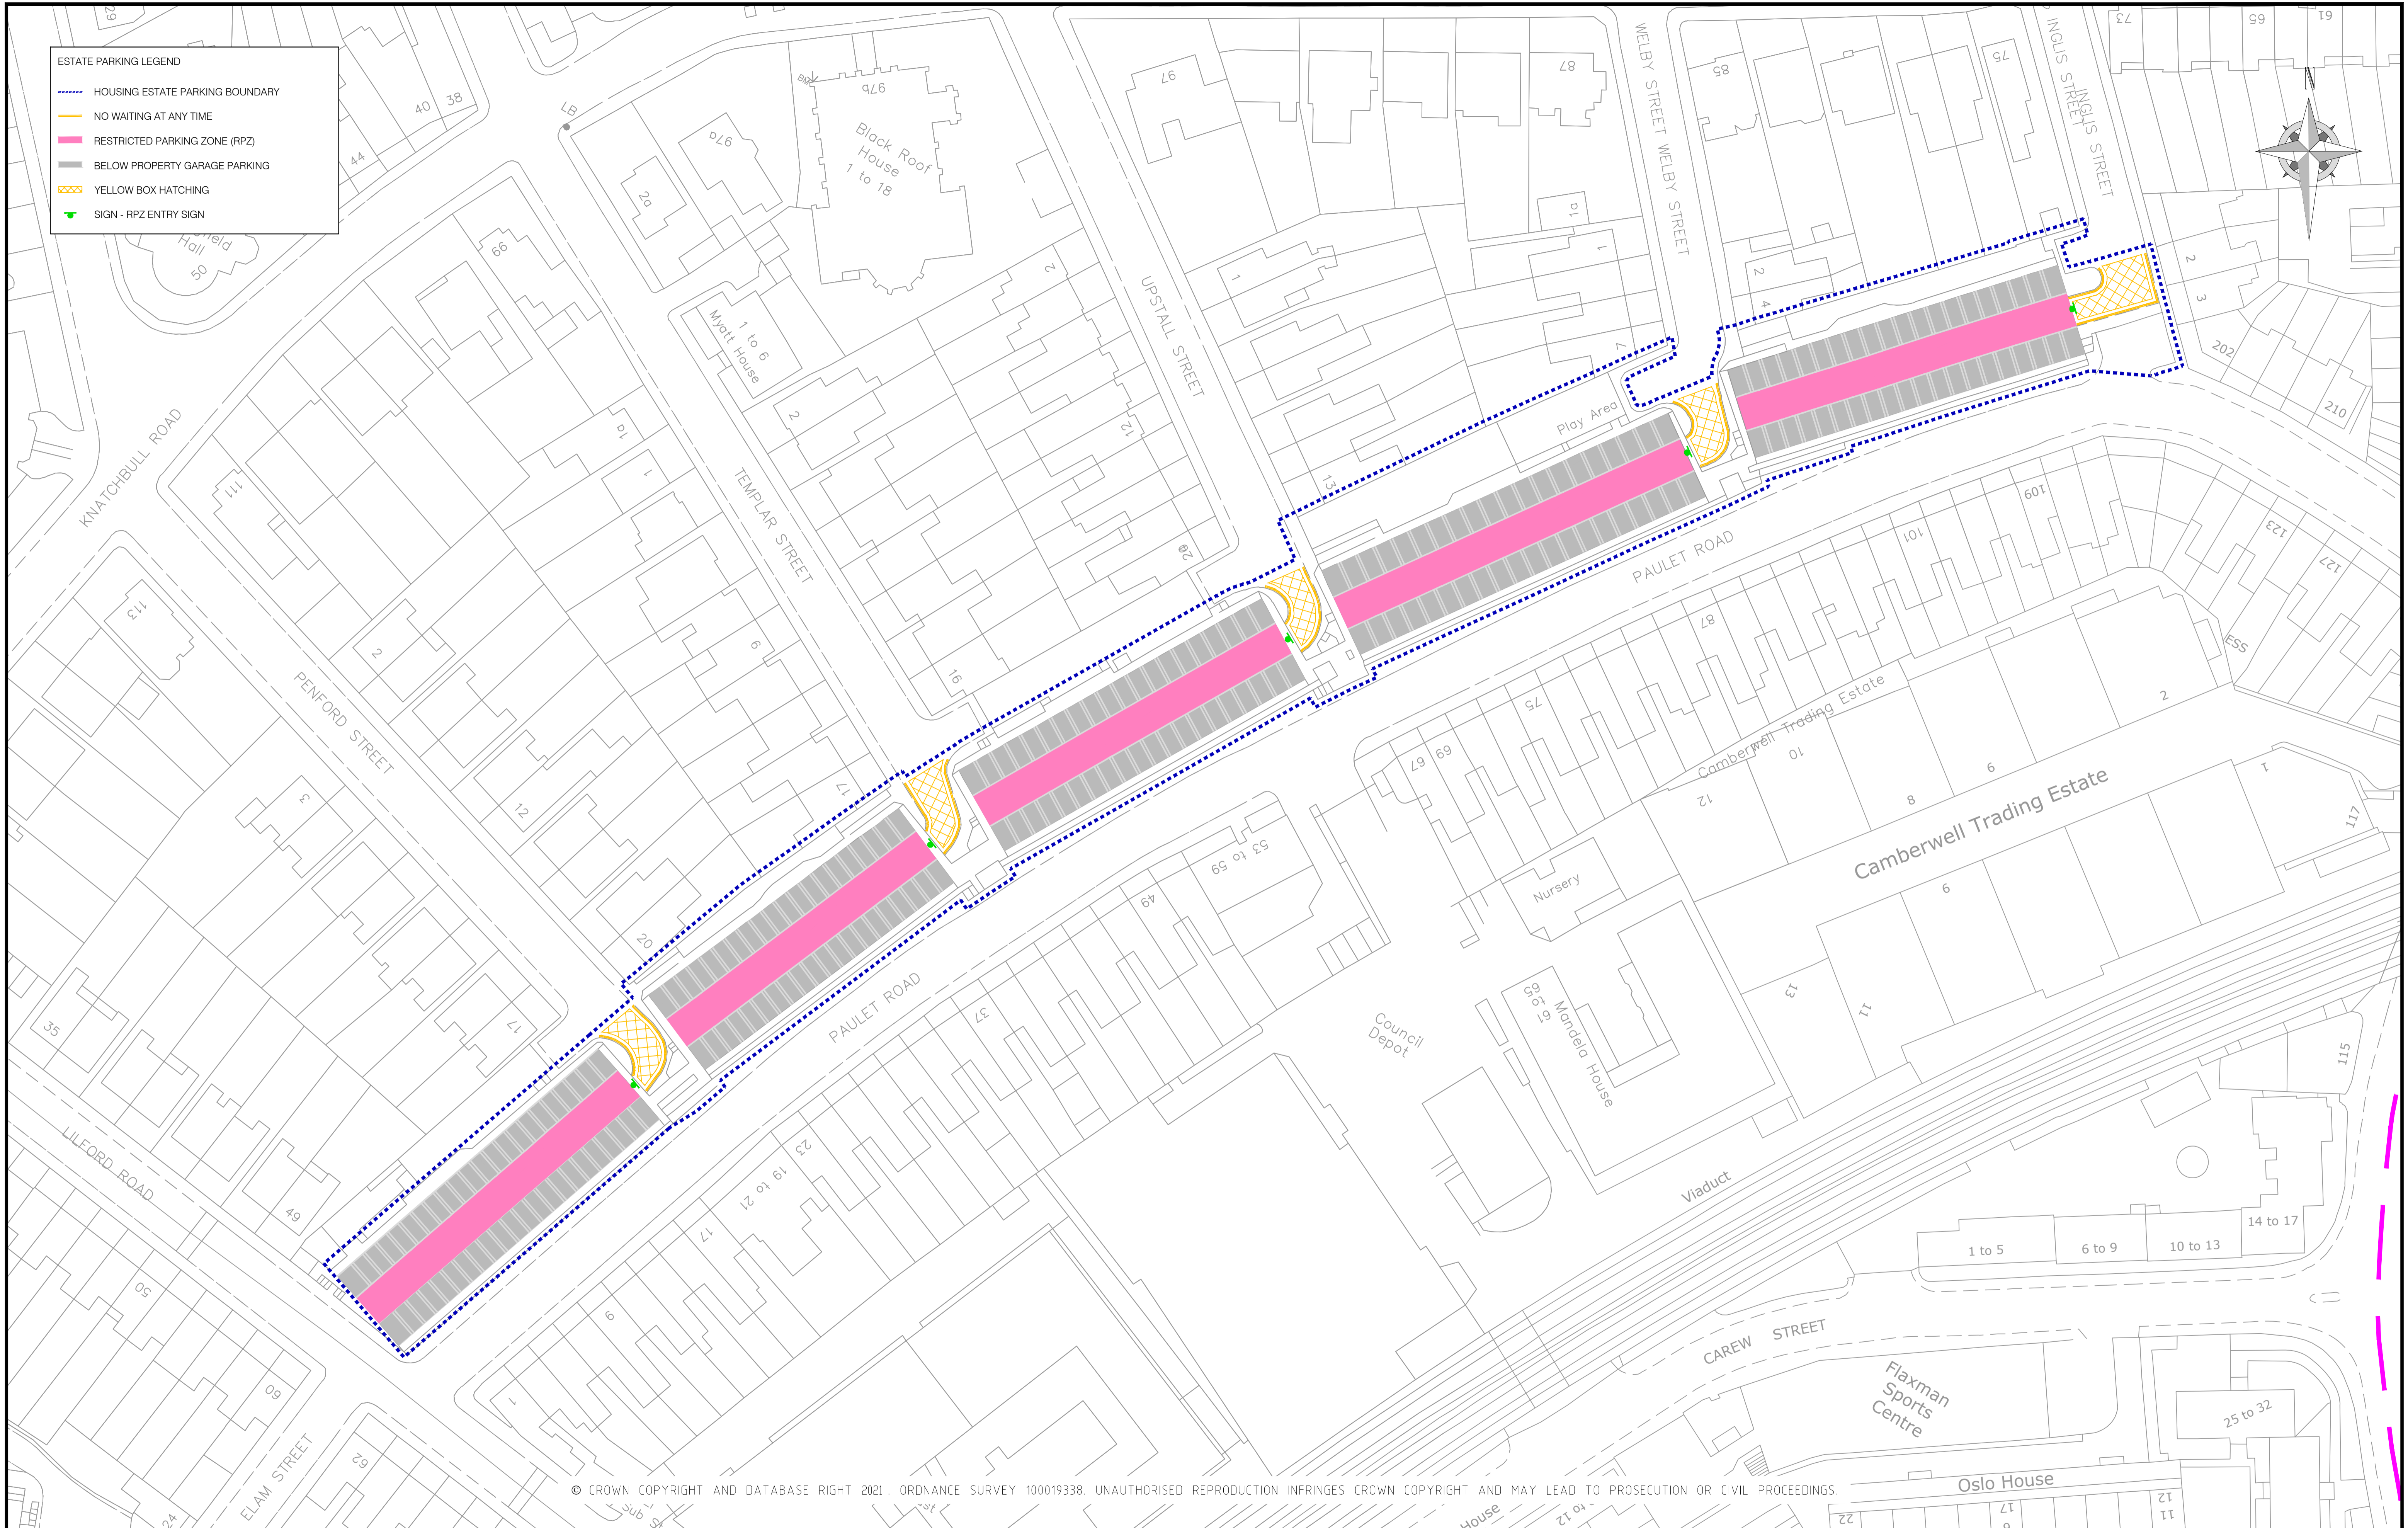

ESTATE PARKING LEGEND

- ⋯ HOUSING ESTATE PARKING BOUNDARY
- NO WAITING AT ANY TIME
- RESTRICTED PARKING ZONE (RPZ)
- BELOW PROPERTY GARAGE PARKING
- YELLOW BOX HATCHING
- ▶ SIGN - RPZ ENTRY SIGN

© CROWN COPYRIGHT AND DATABASE RIGHT 2021. ORDNANCE SURVEY 100019338. UNAUTHORISED REPRODUCTION INFRINGES CROWN COPYRIGHT AND MAY LEAD TO PROSECUTION OR CIVIL PROCEEDINGS.

NOTES:

REV	DESCRIPTION	DRAWN	SIG	DATE	CHKD	SIG	DATE	APP	SIG	DATE

Lambeth Transport
 CAPITAL PROGRAMMES
 4TH FLOOR, BLUE STAR HOUSE
 234-244 STOCKWELL ROAD
 LONDON, SW9 9SP
 020 7926 9000

DRWN	PROJECT	BRW	CLASSIFICATION	PAPER	SCALE	DATE	BRW NO	REVISION
LM	ESTATE PARKING CONTROLS	-	PAULET ROAD ESTATE	A1	1:500	21.06.21	DES-CPZ-HEPP3-006-01	-