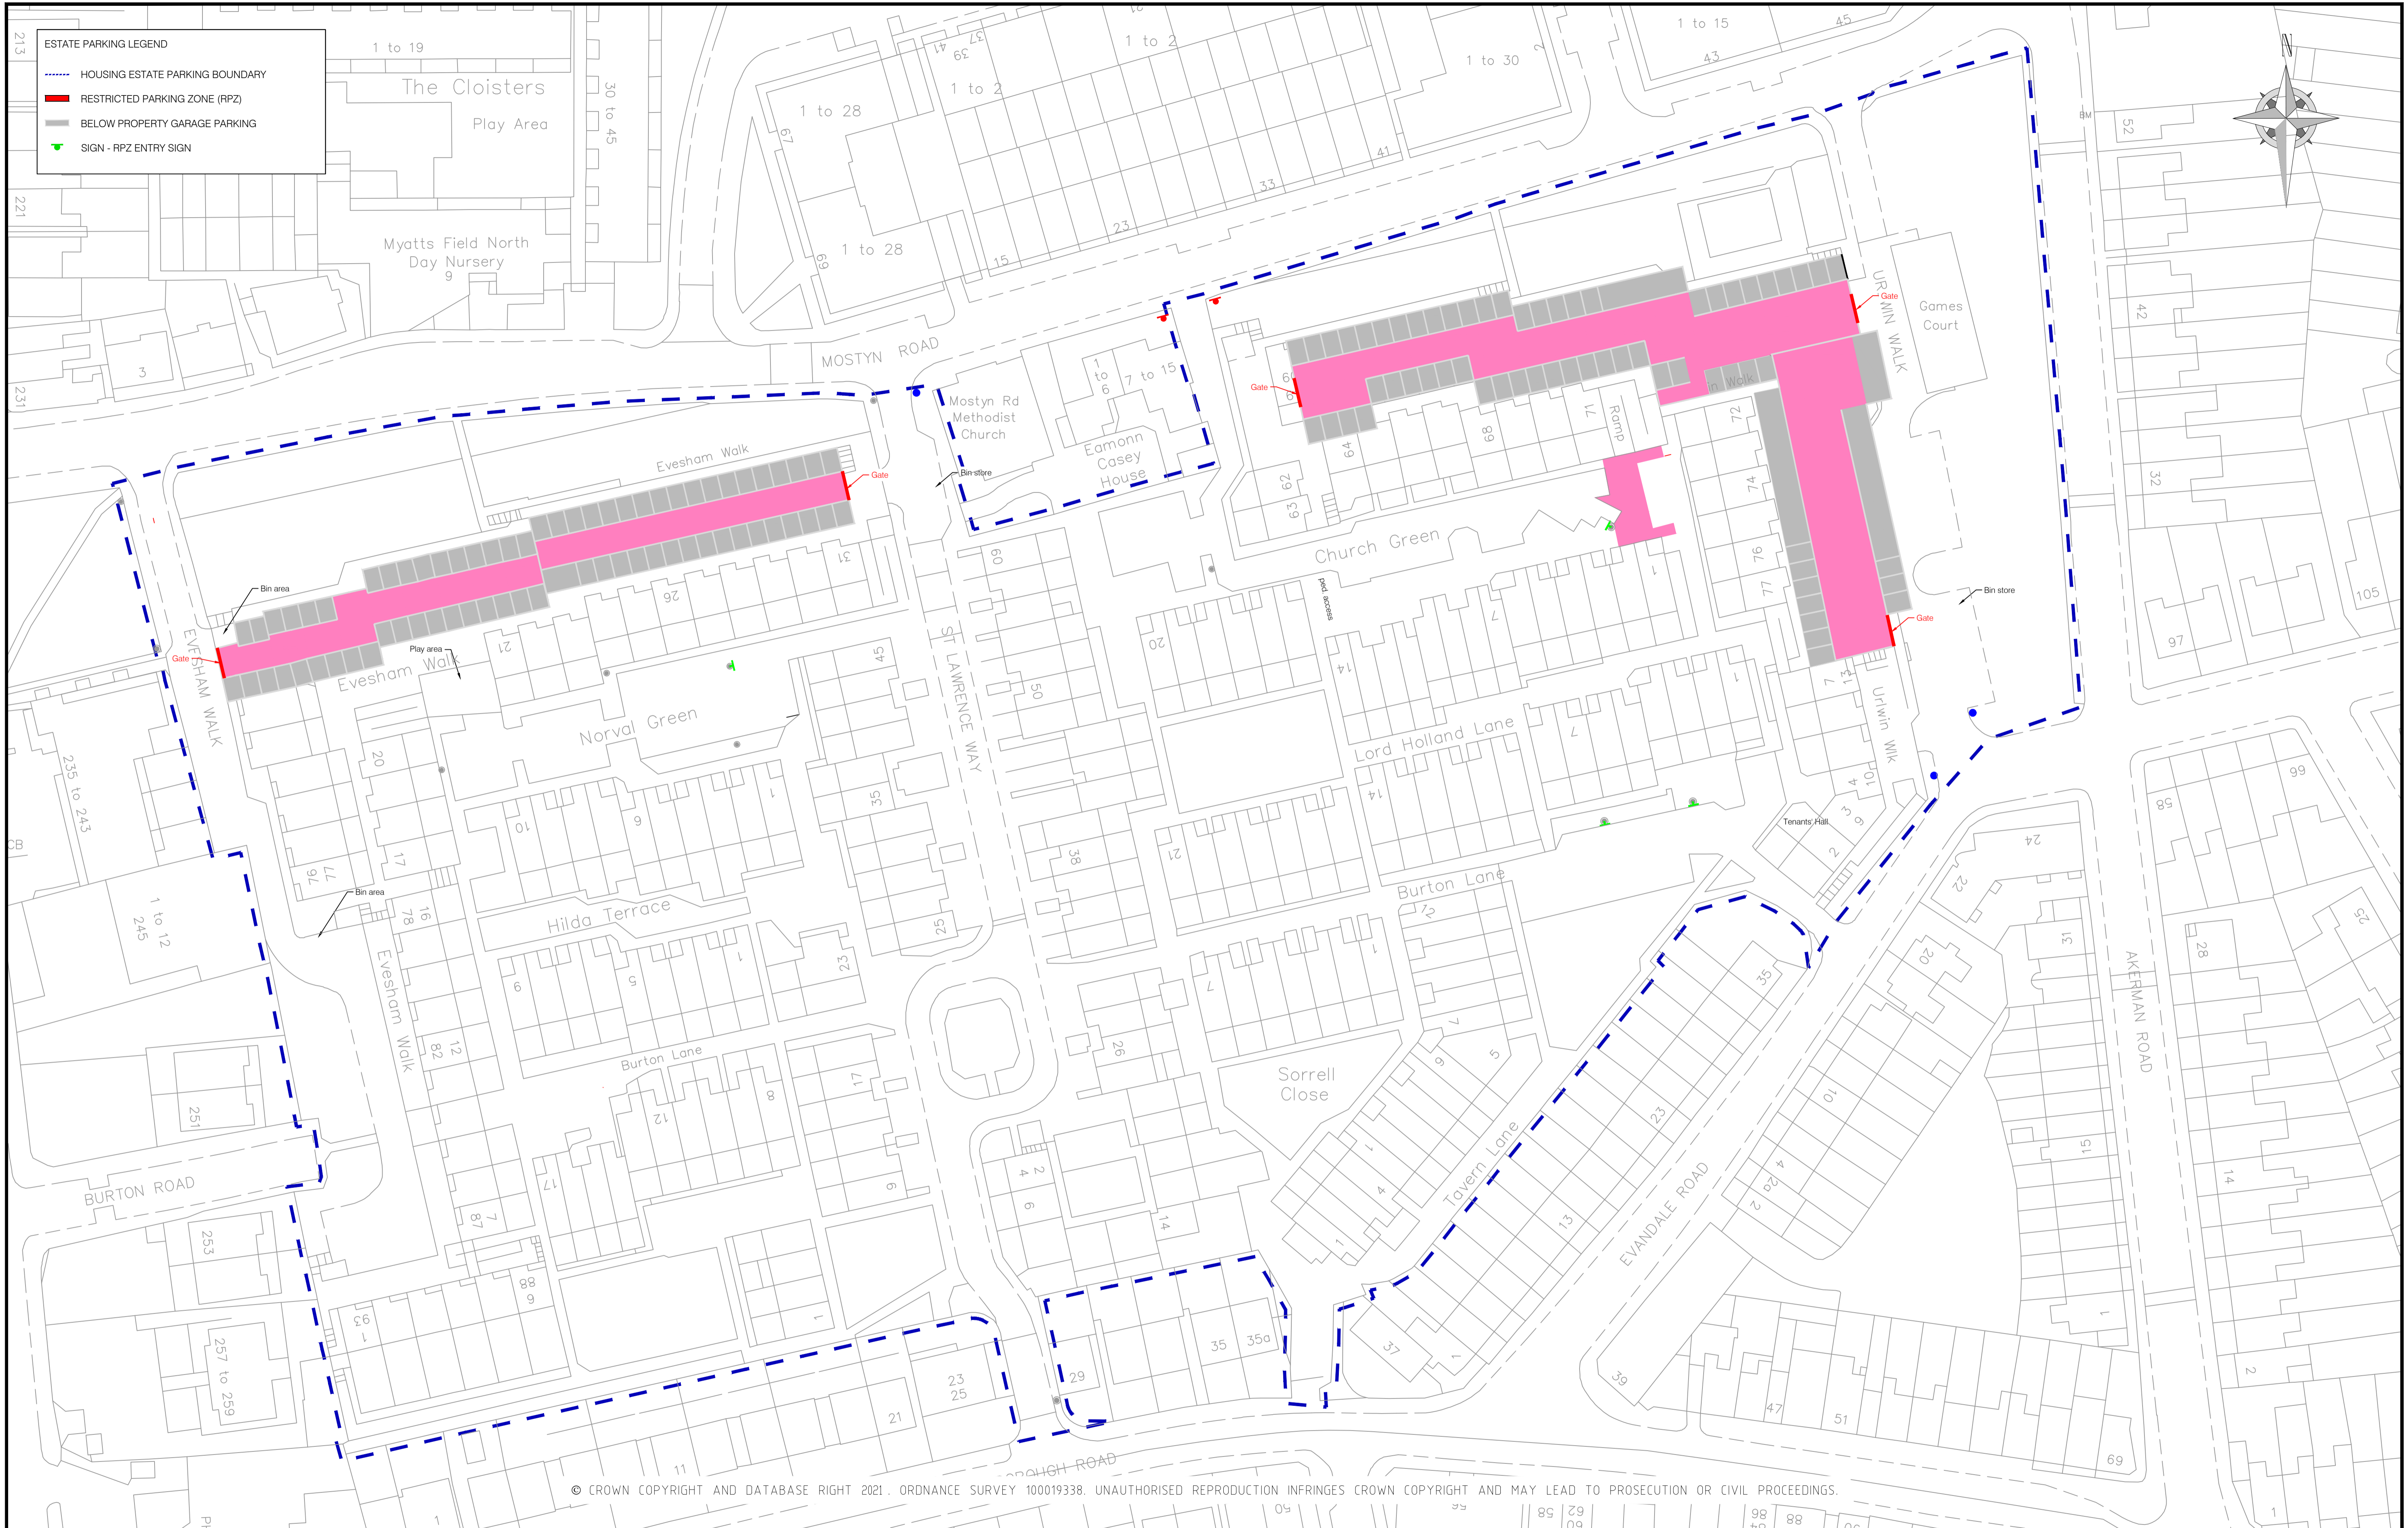

ESTATE PARKING LEGEND

- - - - HOUSING ESTATE PARKING BOUNDARY
- █ RESTRICTED PARKING ZONE (RPZ)
- █ BELOW PROPERTY GARAGE PARKING
- ▲ SIGN - RPZ ENTRY SIGN

© CROWN COPYRIGHT AND DATABASE RIGHT 2021. ORDNANCE SURVEY 100019338. UNAUTHORISED REPRODUCTION INFRINGES CROWN COPYRIGHT AND MAY LEAD TO PROSECUTION OR CIVIL PROCEEDINGS.

NOTES:

REV	DESCRIPTION	DRAWN	SIG	DATE	CHKD	SIG	DATE	APP	SIG	DATE

DRWN	AF	PROJECT	ESTATE PARKING CONTROLS		
CHKD	CS	DRAWING TITLE	MYATT FIELDS SOUTH ESTATE - RPZ		
APP	VR	CLASSIFICATION	TMO	PAPER	A1
				SCALE	1:500
DATE	21.06.21	DRAWING NO.	DES-CPZ-HEPP3-004-02	REVISION	-