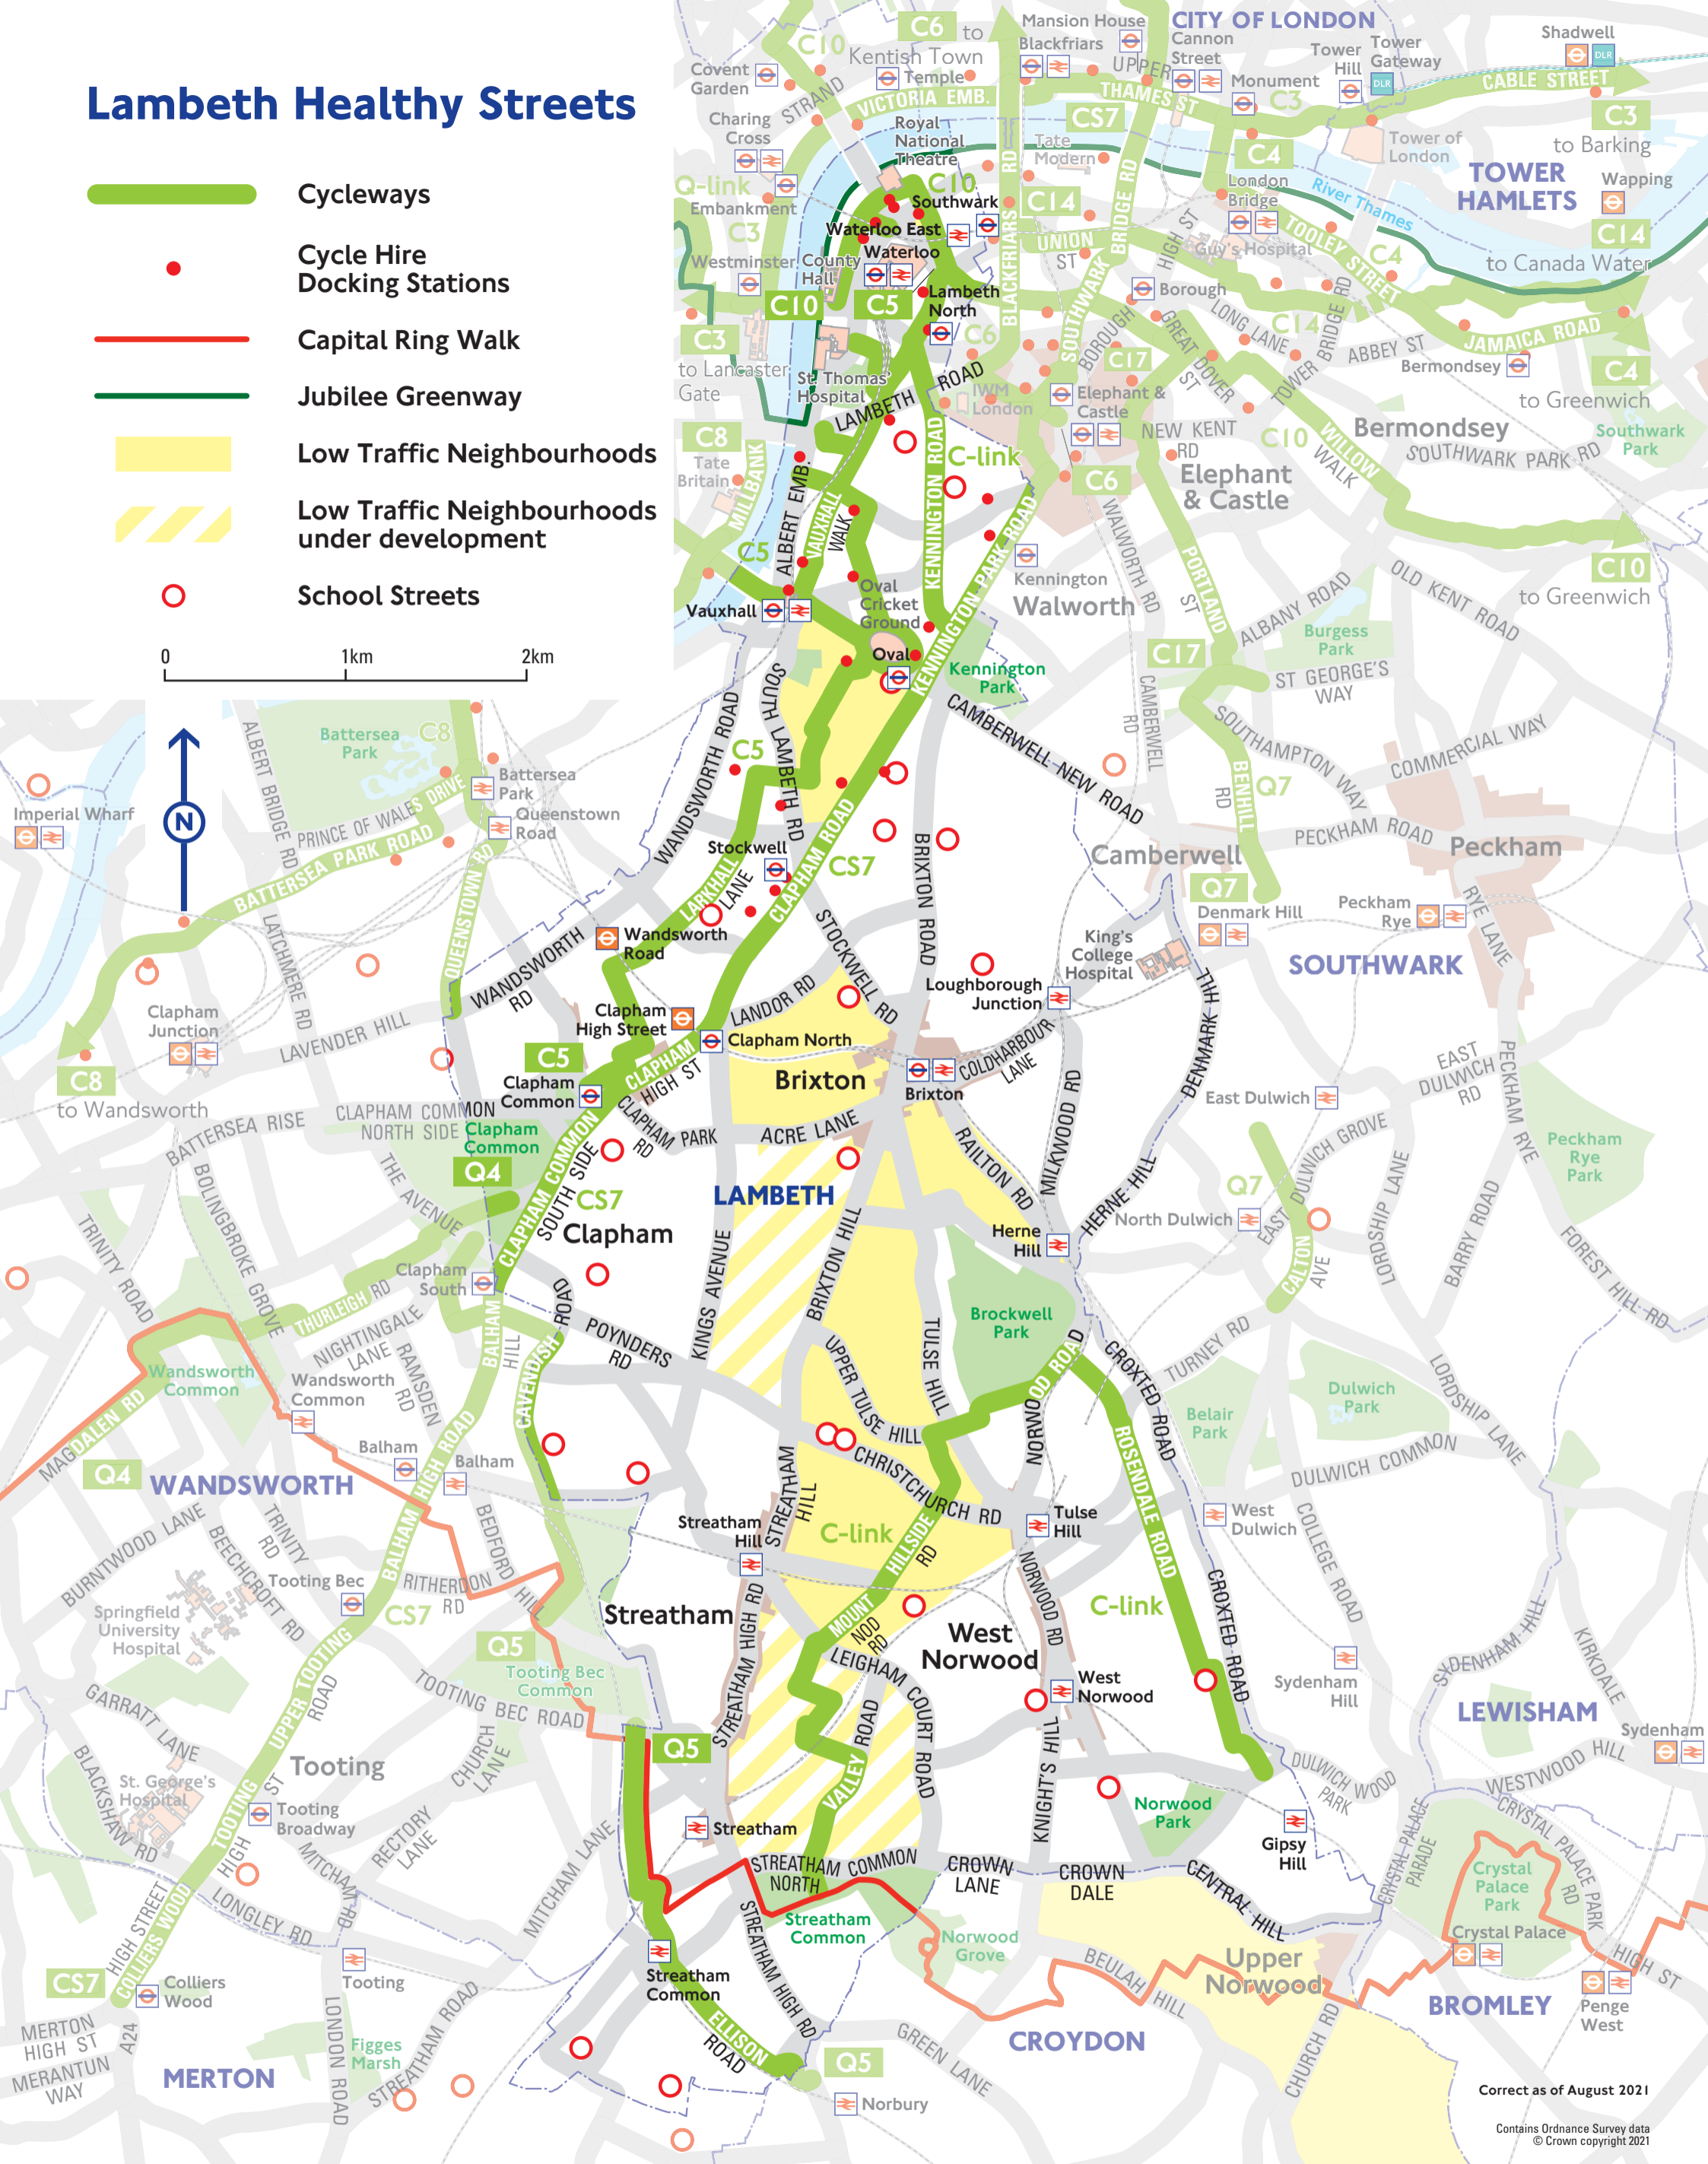

# Lambeth Healthy Streets

-  Cycleways
-  Cycle Hire Docking Stations
-  Capital Ring Walk
-  Jubilee Greenway
-  Low Traffic Neighbourhoods
-  Low Traffic Neighbourhoods under development
-  School Streets

0 1km 2km

Correct as of August 2021

Contains Ordnance Survey data © Crown copyright 2021