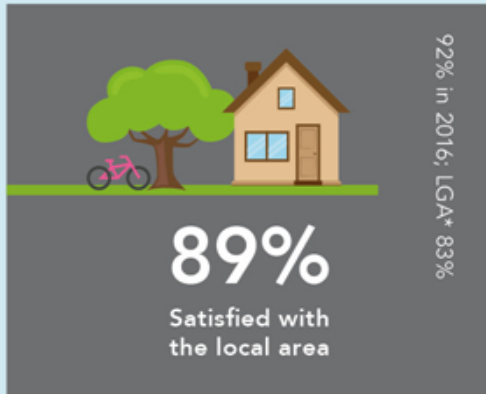

Residents' survey 2020

The survey was completed by a representative sample of residents throughout the Borough and the results will help Lambeth Council to plan for the future.

The residents survey 2020 was conducted by DJS Research (djsresearch.co.uk) on behalf of the London Borough of Lambeth. 1,606 interviews took place with residents aged 18+ between 6th January & 23rd February 2020. *LGA, Local Government Association national public resident satisfaction poll – polling on resident satisfaction with councils: round 24 October 2019.