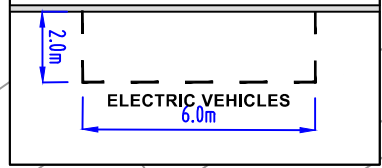

© CROWN COPYRIGHT AND DATABASE RIGHT 2021. ORDNANCE SURVEY 100019338. UNAUTHORISED REPRODUCTION INFRINGES CROWN COPYRIGHT AND MAY LEAD TO PROSECUTION OR CIVIL PROCEEDINGS.

NOTES:

REV	DESCRIPTION	DRAWN	SIG	DATE	CHKD	SIG	DATE	APP	SIG	DATE

Lambeth
PARKING, STREET MANAGEMENT AND COMMERCIAL,
3RD FLOOR, CIVIC CENTRE
6 BRIXTON HILL
LONDON, SW2 1EG
020 7926 9000

DRAWN	RT	PROJECT	PROPOSED ELECTRIC VEHICLE PARKING		
CHKD	GWA	DRAWING TITLE	ABBEVILLE ROAD (CPZ 'L')		
APP	LM	CLASSIFICATION	TMO	PAPER	A3
		SCALE	1:500		
DATE	24.03.21	DRAWING NO	DES-CPZ-EVB-1000-001-15		REVISION
					-