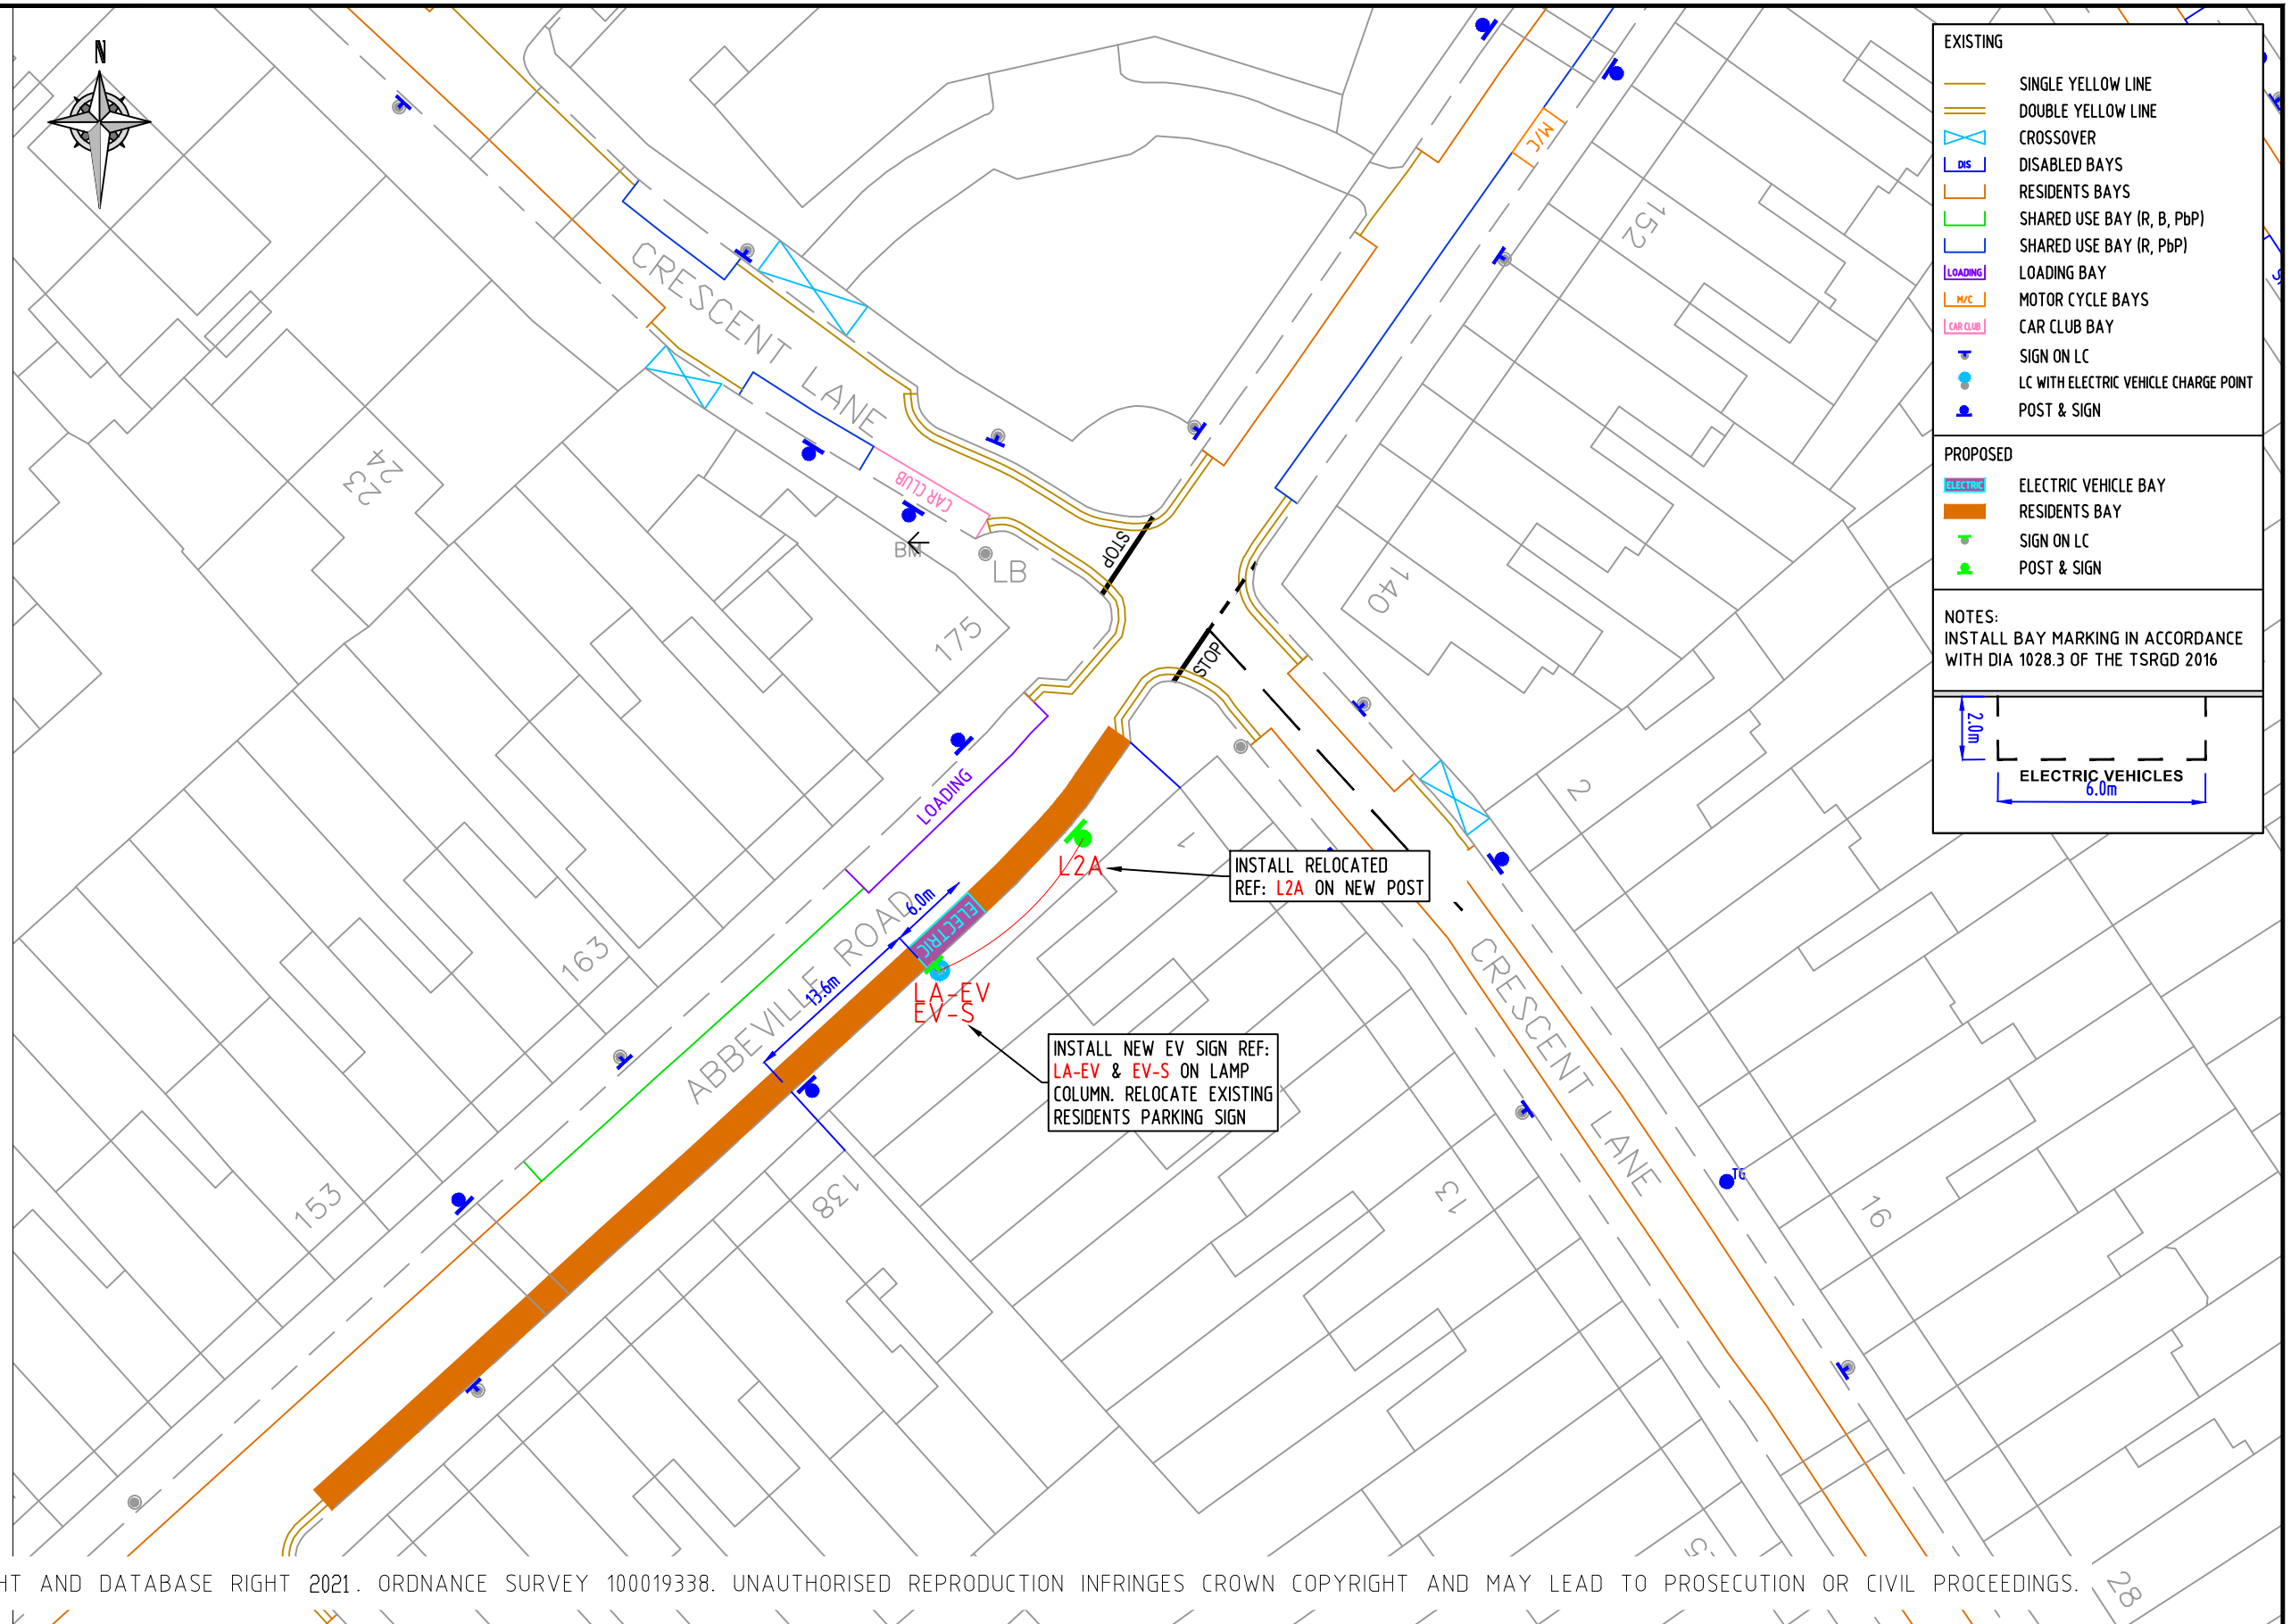

**LA-EV**

Electric vehicle recharging point  
Permit holders only LR  
Max stay 24 hours  
No return within 2 hours

Scheme Ref.	CPZ R - EV SIGN	x-height	15.0
Sign Ref.	LA-EV	Letter colour	BLACK
Letter colour	BLACK	Background	WHITE
Background	WHITE	Border	BLACK
Border	BLACK	Material	Class R38 Microprismatic
Material	Class R38 Microprismatic	Area	0.10m <sup>2</sup>

**EV-S**

You must be actively charging to park in this bay

Scheme Ref.	CPZ R - EV SIGN	x-height	15.0
Sign Ref.	EV-S	Letter colour	BLACK
Letter colour	BLACK	Background	WHITE
Background	WHITE	Border	BLACK
Border	BLACK	Material	Class R38 Microprismatic
Material	Class R38 Microprismatic	Area	0.04m <sup>2</sup>

**L3A**

Permit holders only LR  
Mon - Sun  
9 am - 8.30 pm

Scheme Ref.	CPZ L - EV BAYS	x-height	15.0
Sign Ref.	L3A	Letter colour	BLACK
Letter colour	BLACK	Background	WHITE
Background	WHITE	Border	BLACK
Border	BLACK	Material	Class R38 Microprismatic
Material	Class R38 Microprismatic	Area	0.05m <sup>2</sup>

**EXISTING**

- SINGLE YELLOW LINE
- DOUBLE YELLOW LINE
- CROSSOVER
- DISABLED BAYS
- RESIDENTS BAYS
- SHARED USE BAY (R, B, PbP)
- SHARED USE BAY (R, PbP)
- LOADING BAY
- MOTOR CYCLE BAYS
- CAR CLUB BAY
- SIGN ON LC
- LC WITH ELECTRIC VEHICLE CHARGE POINT
- POST & SIGN