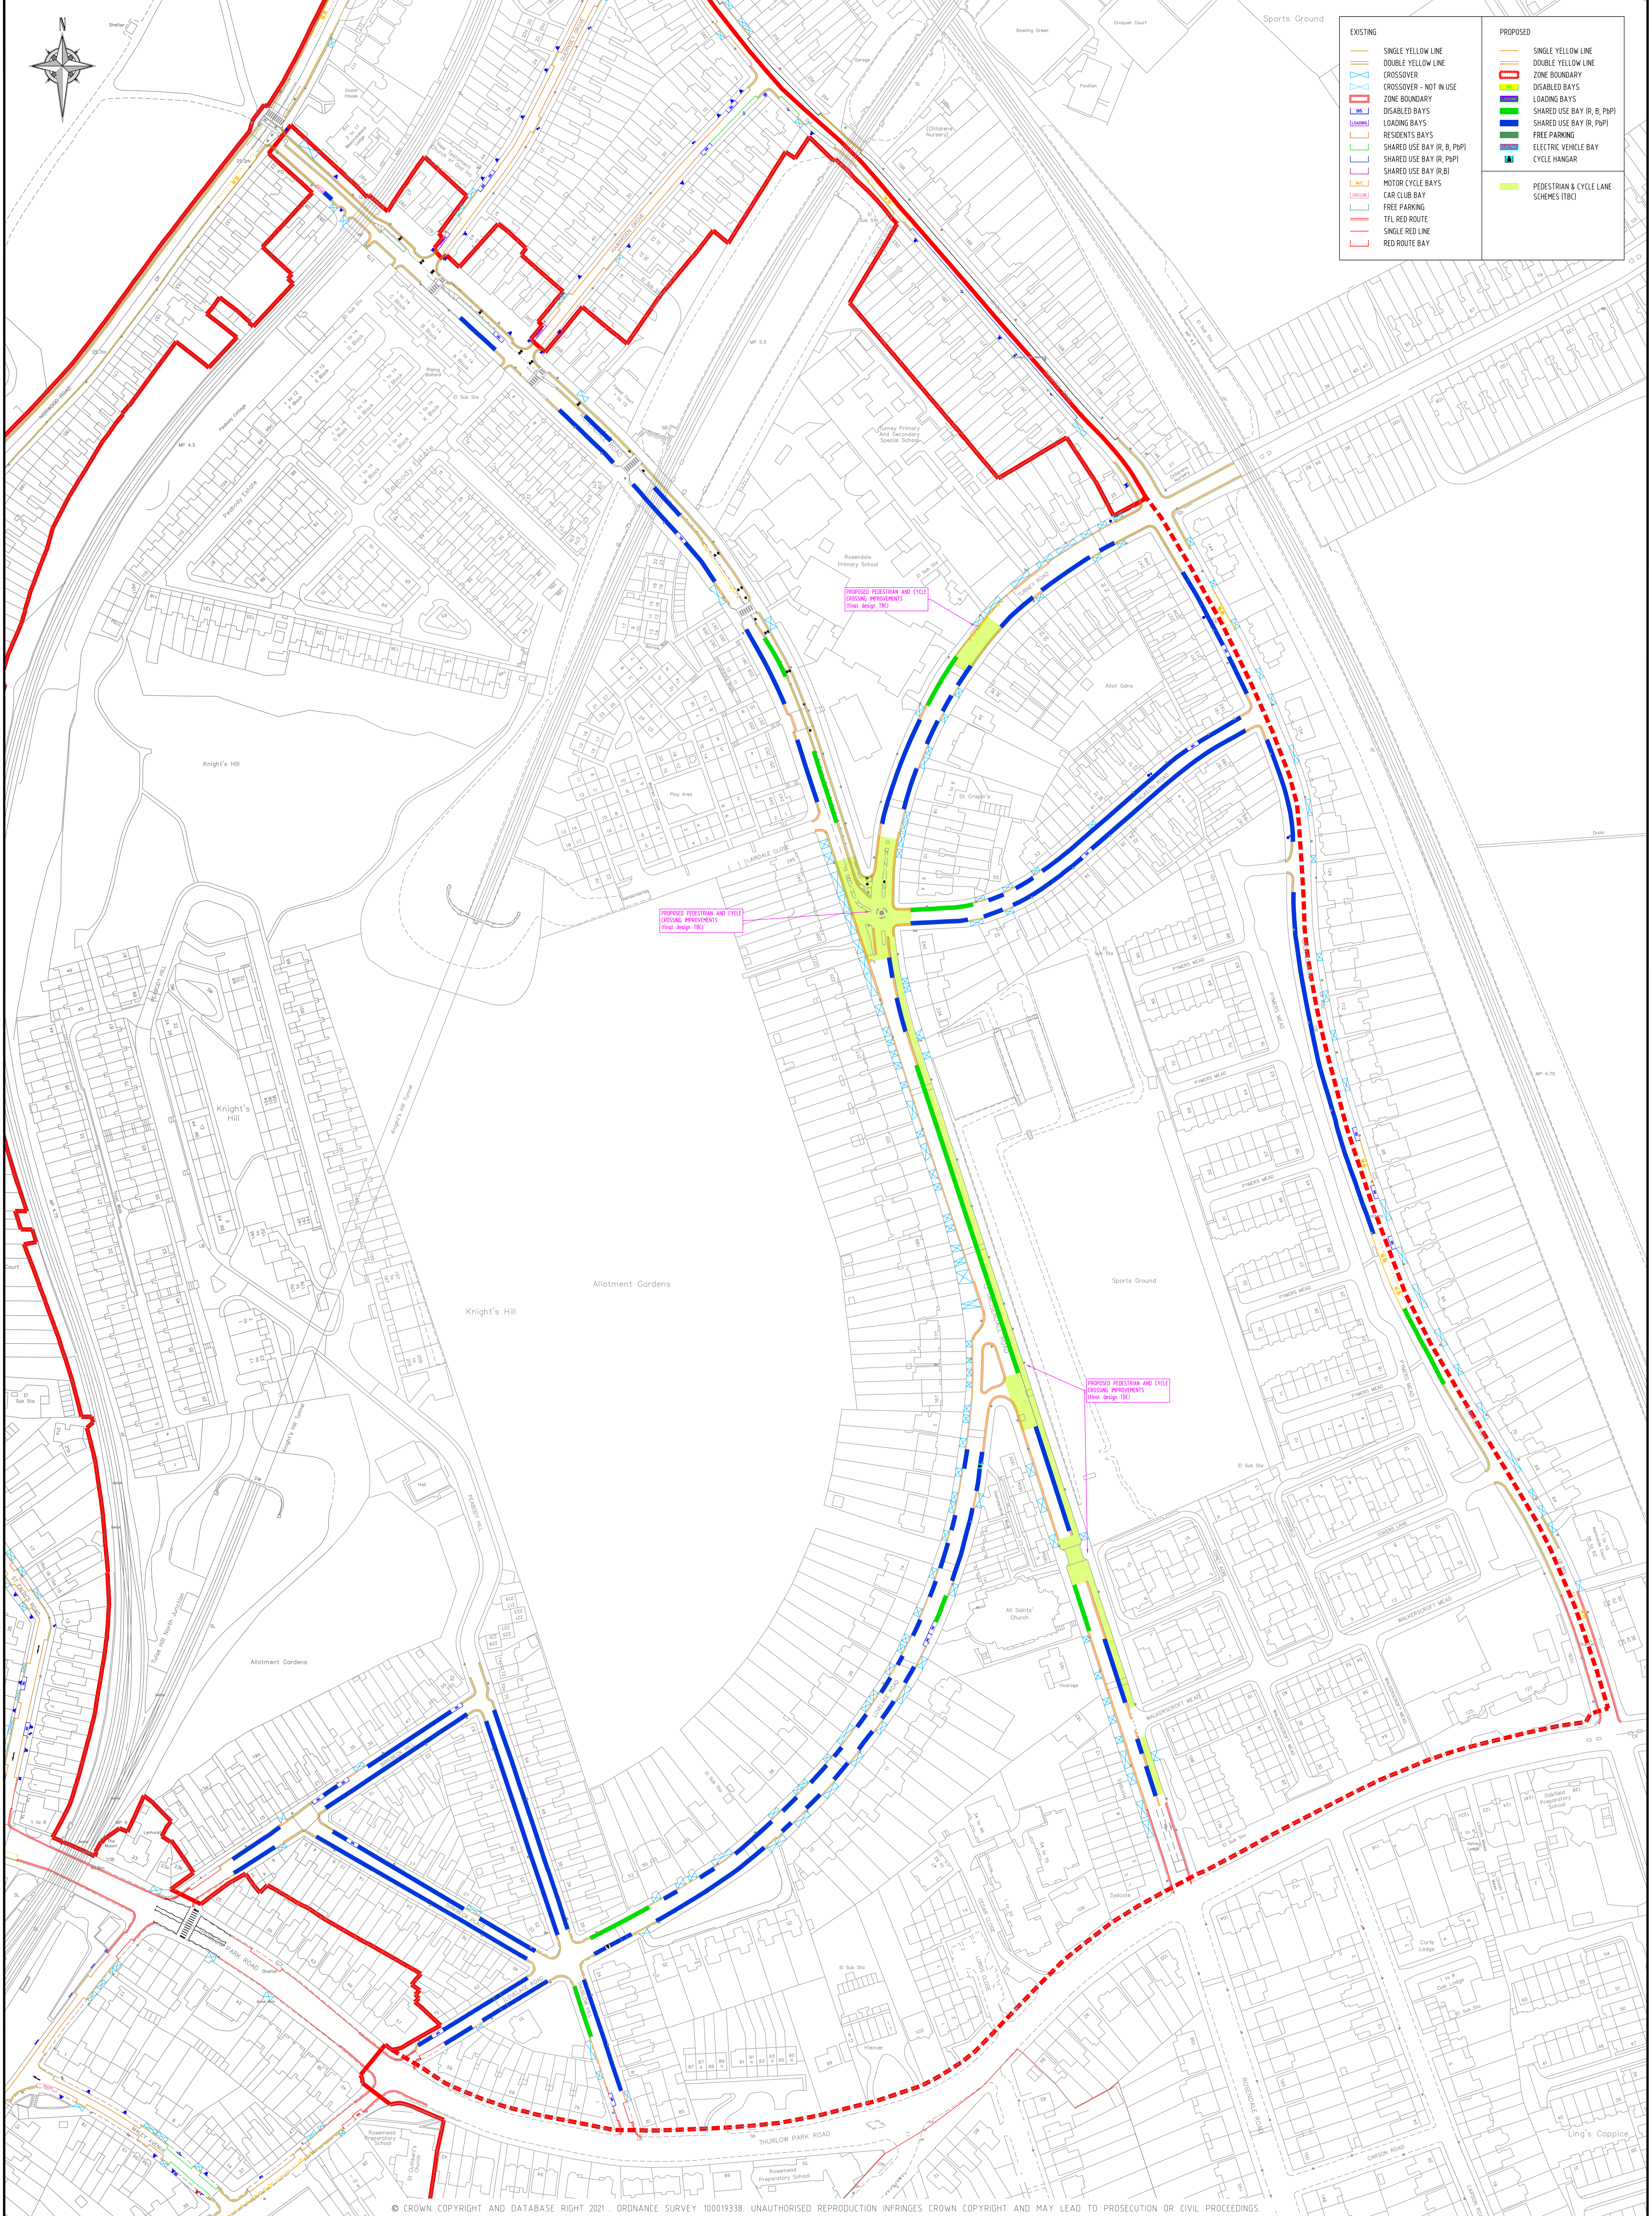

EXISTING	PROPOSED

NOTES:

REV	DESCRIPTION	DRAWN	SIC	DATE	CHKD	SC	DATE	APP	SIC	DATE

Lambeth
PARKING, STREET MANAGEMENT
AND COMMERCIAL
3RD FLOOR, CIVIC CENTRE
8 BRITTON HILL
LONDON, SW2 1EG
020 7958 9000

DATE	21.06.21	PROJECT	Controlled Parking Zone
REV	CS	ISSUE TITLE	H CPZ extension - Rosendale Rd Area
APP	LM	CLASSIFICATION	Informal Cons
SCALE	AD	SCALE	1:1
PROJECT NO	DES-CPZ-N-2017-2000-005	REVISION	-